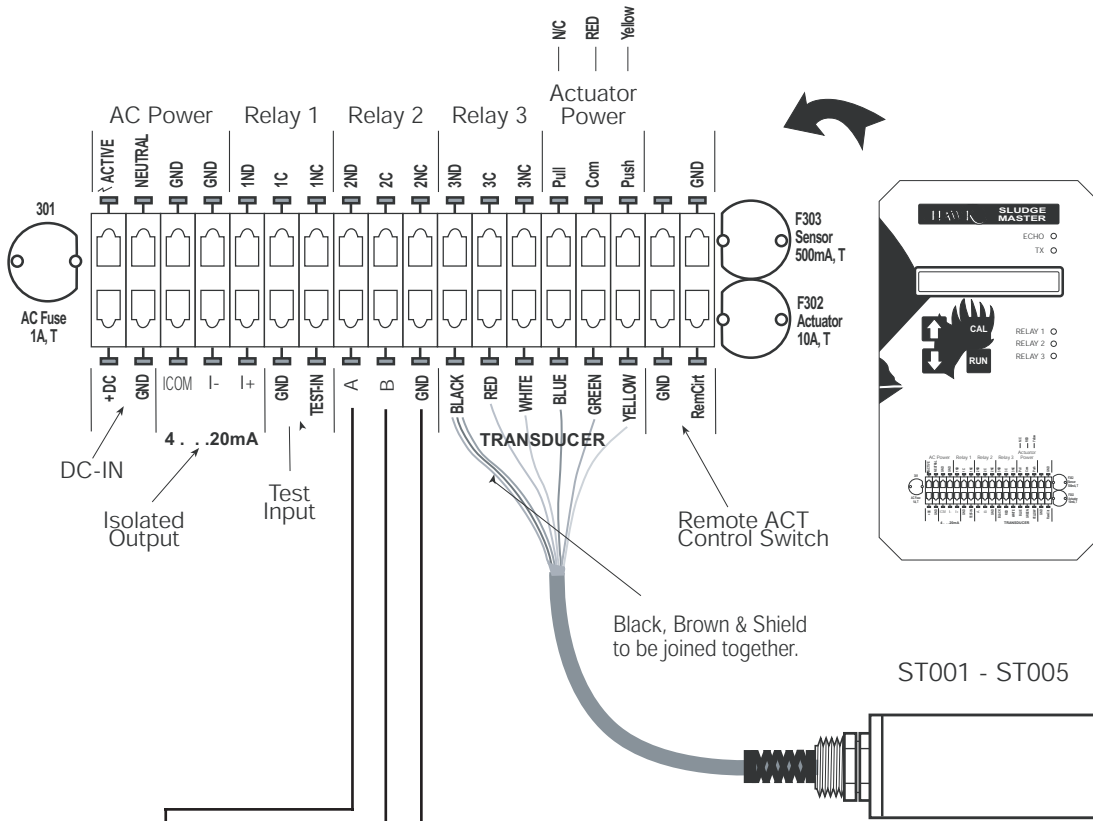

WIRING

HAWK LINK GSM Connection

RELAY1			RELAY2			RELAY3			RELAY4			RELAY5		
NC	COM	NO	NC	COM	NO	NC	COM	NO	NC	COM	NO	NC	COM	NO
⊘	⊘	⊘	⊘	⊘	⊘	⊘	⊘	⊘	⊘	⊘	⊘	⊘	⊘	⊘
4-20mA			TRANSDUCER			COMMS			DC-IN			AC-IN		
⊘	⊘	⊘	⊘	⊘	⊘	⊘	⊘	⊘	⊘	⊘	⊘	⊘	⊘	⊘
I _S	+	-	RED	BLK	BLUE	WHITE	Test in	B	A	-	+	⊕	N	L1